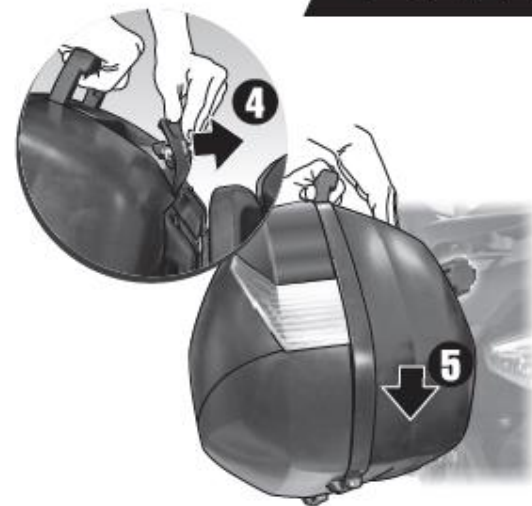

GERMAN
DESIGN
AWARD
SPECIAL
2017

INSPIRED IN BARCELONA*

WWW.SHAD.ES

SH35 - SH36
ALUMINIUM

SHAD

Close

Release

SH36 FEATURES

Accessories (Optional)

Change Colour System

Red Reflector

Inner bag

Compatible
SH35 - SH36

Capacity

SH35 - SH36
ALUMINIUM

SHAD
WWW.SHAD.ES