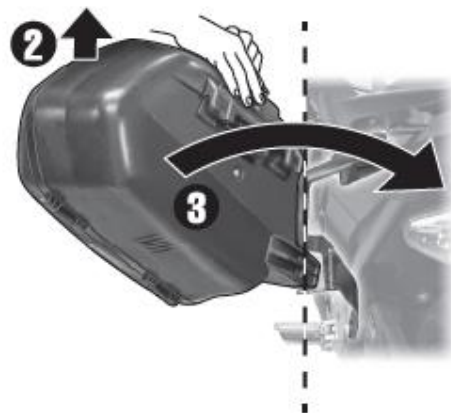

GERMAN
DESIGN
AWARD
SPECIAL
2017

INSPIRED IN BARCELONA*

WWW.SHAD.ES

SH35 - SH36
ALUMINIUM

SHAD

Close

Release

SH36 FEATURES