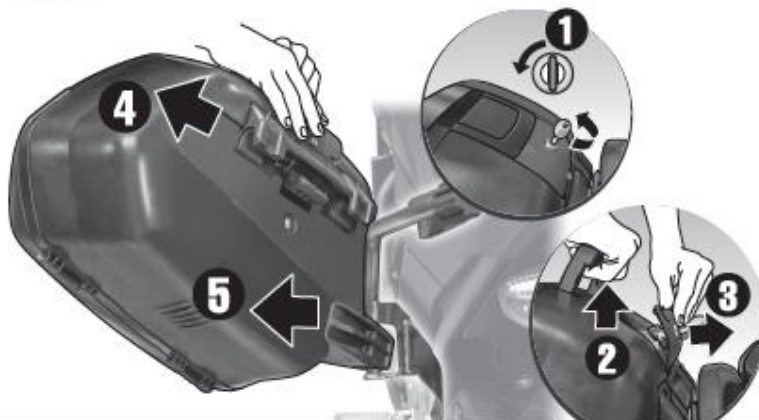

GERMAN
DESIGN
AWARD
SPECIAL
2017

INSPIRED IN BARCELONA*

WWW.SHAD.ES

SH35 - SH36
ALUMINIUM

SHAD

Close

Release

SH36 FEATURES