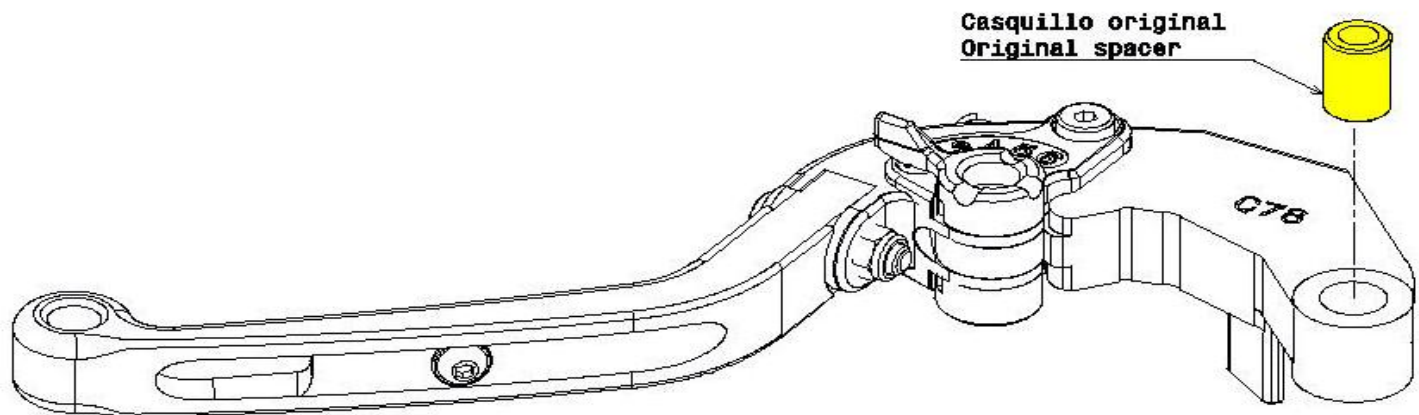

Ref.
8122N

MANETA EMBRAGUE / CLUTCH LEVER

Ref.
8122N

MANETA EMBRAGUE / CLUTCH LEVER